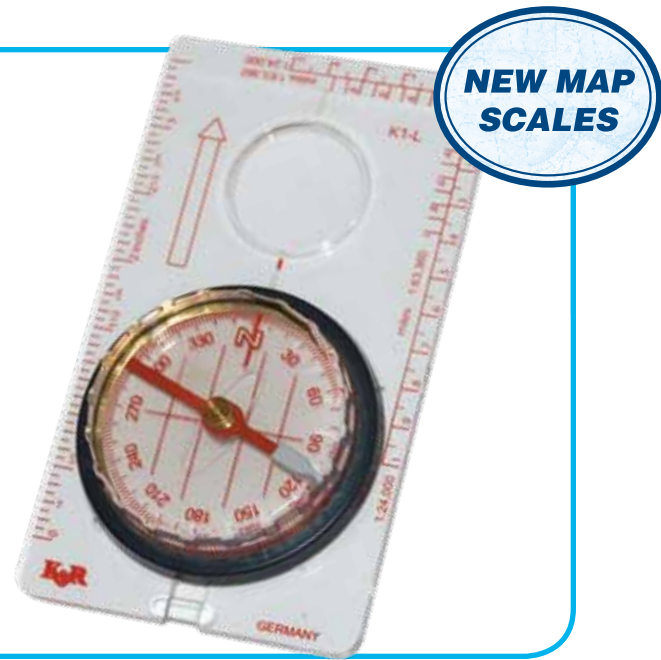

K1-L Map Compass (382410)

The K1-L features a rotating 0-360 degree azimuth scale like any other traditional compass, but its unique bezel-free design can make your map reading more accurate, since the clear azimuth scale can be laid directly onto your map.

- Fluid filled dampening
- Thermo-elastic capsule for durable bubble-free performance
- Bezel-free 0-360 degree azimuth scale (2 degree resolution)
- Clear baseplate with magnifying lens
- Luminescent navigational points
- 1:24,000 and 1:63,360 map scales
- Cm ruler
- Comfortably wide neck lanyard with release

Dimensions: 4.1" x 2.4"
Weight: 1.4 oz.