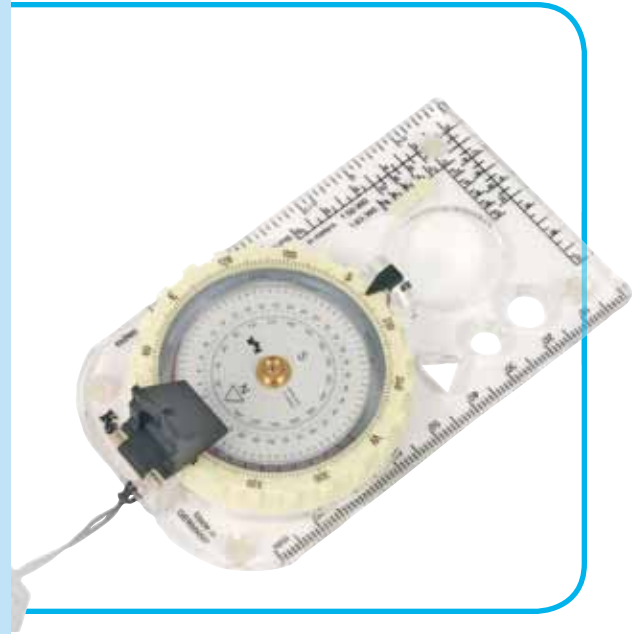

Alpin PRO Sighting Map Compass (381920)

The very unique Alpin PRO works as a standard baseplate compass with a 2 degree resolution bezel, or flip up the sighting prism for a precise reading of the internal compass card with one degree resolution.

- Transparent baseplate with rubber feet
- Flip-up sighting prism
- Fluid filled dampening
- Thermo-elastic capsule for durable bubble-free performance
- Luminescent bezel with 0-360 azimuth scale (2 degree resolution)
- Internal compass card with 0-360 azimuth scale and reciprocal scale. (1 degree resolution)
- Integrated clinometer (0-90 deg; 1 deg resolution)
- Cut-outs for map marking
- Luminescent navigation points
- 1:25,000; 1:50,000; 1:63,300 map scales
- Magnifying lens
- Cm and inch ruler
- Nylon carry case with belt loop

Dimensions: 4.1" x 2.4"
Weight: 1.7 oz.